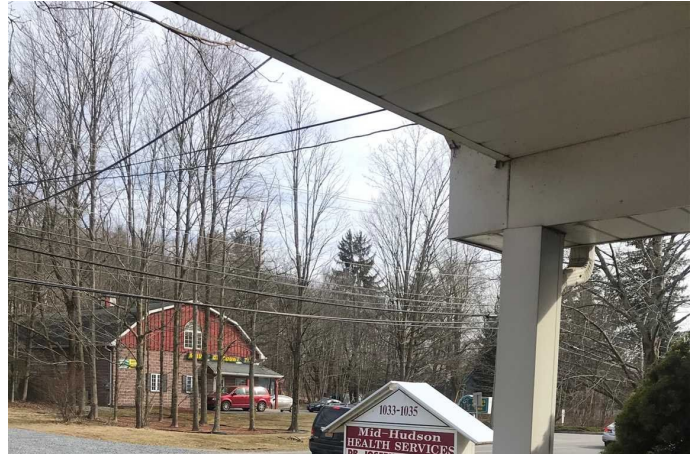

$550 - 1033 Route 82, East Fishkill

MLS® #379937

$550

Bedroom, Bathroom,
Commercial Lease on 0 Acres

N/A, East Fishkill, New York

Sublease available. Office space is currently shared with a successful Chiropractic office. Plenty of parking, great exposure to a busy state road.

Built in 1980

Essential Information

MLS® #	379937
Price	$550
Acres	0.00
Year Built	1980
Type	Commercial Lease
Sub-Type	Office
Status	NEW

Community Information

Address	1033 Route 82
Area	DUTCHESS COUNTY
Subdivision	N/A
City	East Fishkill
County	Dutchess County
State	New York
Zip Code	12533

Amenities

Parking Off Street, 1-25 Spaces

Interior

Heating Oil