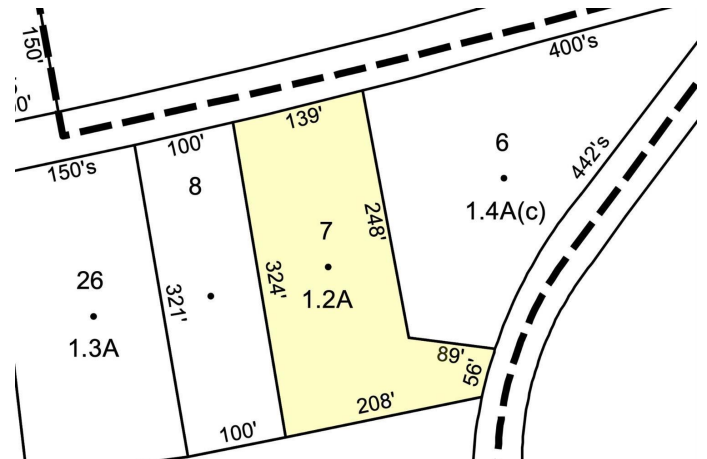

\$20,000 - Route 81, Greenville

MLS® #134015

\$20,000

Bedroom, Bathroom, 51,401 sqft
Land on 1 Acres

N/A, Greenville, NY

Land with frontage on two roads, Route 81 and Old Plank Rd. Land surrounds the house on corner of Old Plank Rd and Route 81. Land is over grown with brush but is fairly level on the Route 81 side and slopes down at the back to Old Plank Rd. Maybe a good building lot. Verify with the Town of Greenville.

Essential Information

MLS® #	134015
Price	\$20,000
Square Footage	51,401
Acres	1.18
Type	Land
Sub-Type	Land
Status	Active

Community Information

Address	Route 81
Area	Greenville
Subdivision	N/A
City	Greenville
County	Greene
State	NY
Zip Code	12083